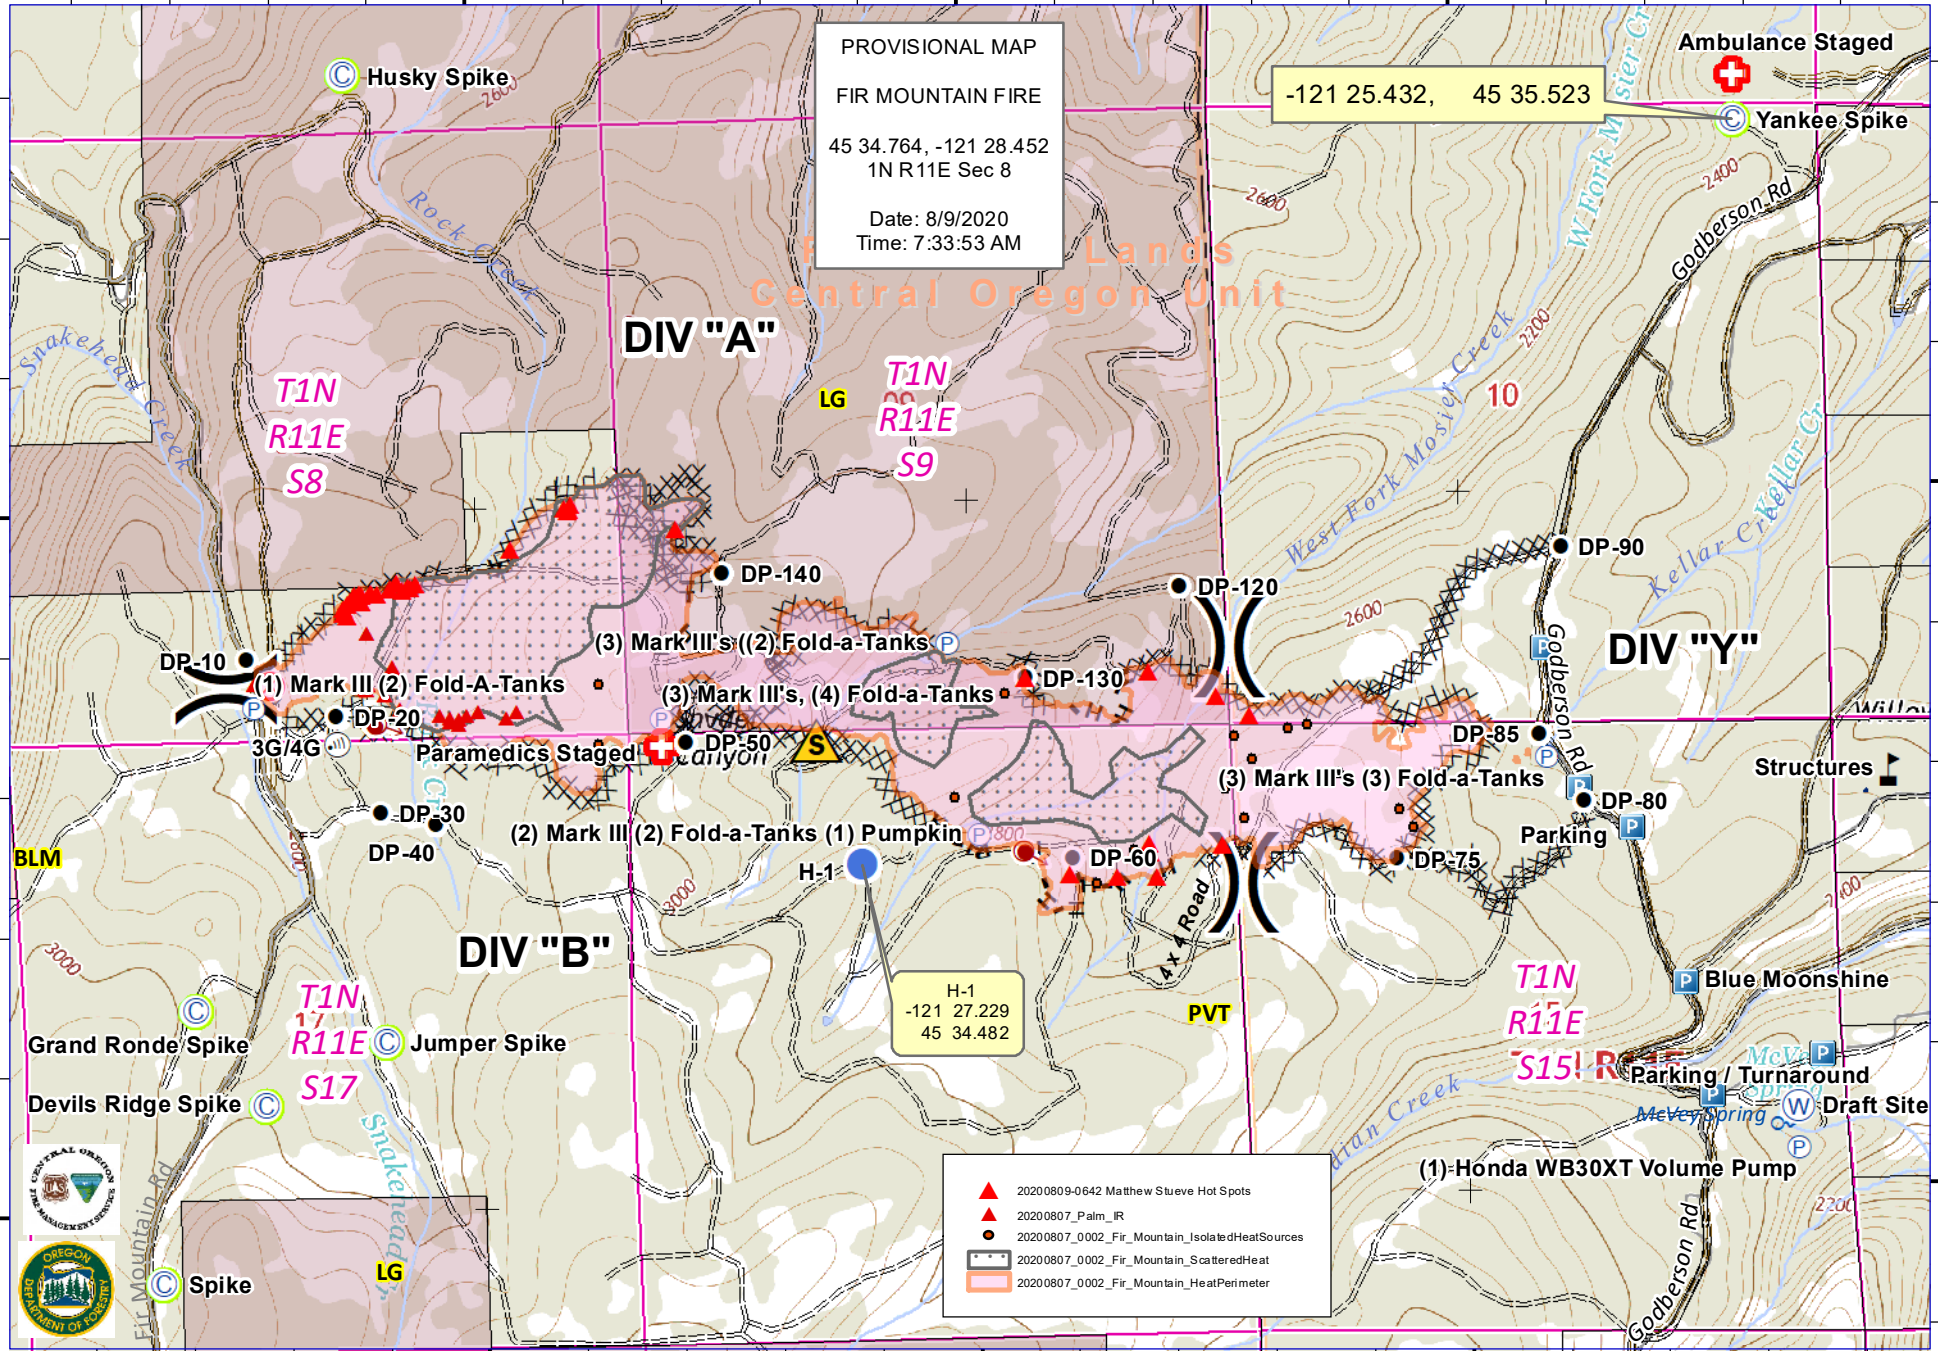

121°28'0"W

121°27'0"W

121°26'0"W

45°35'0"N

45°35'0"N

45°34'0"N

45°34'0"N

121°28'0"W

121°27'0"W

121°26'0"W

Kirk Metzger - 541-815-8028  
metzger.kirk@gmail.com

Date: 8/9/2020 Time: 7:33:53 AM

www.IncidentSupport.com